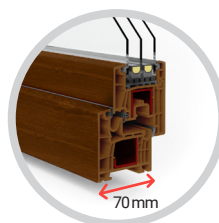

T-Comfort in color: solar oak structural

Subtle frame design with a depth of 70 mm, and the possibility of using a third gasket.